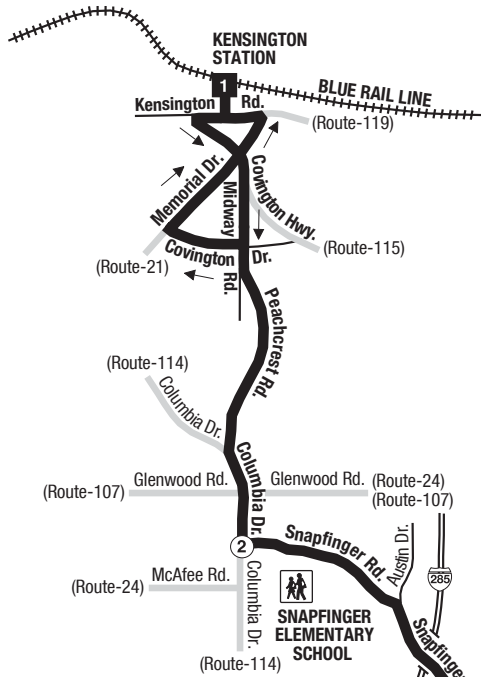

**Routes intersecting at Kensington Station:
Rutas intersectando en la Estación Kensington:**

- 21-Memorial Drive
- 86-Fairington Road
- 115-Covington Highway
- 119-Hairston Road/Stone Mountain Village
- 121-Memorial Drive/North Hairston Road
- 125-Clarkston
- 221-Memorial Drive Limited (Weekdays-Peak Only)

**NORTH
NORTE**

**INTERSECTING ROUTES
Rutas Intersectando**

**Routes intersecting at Xpress Park & Ride (Panola Road):
Rutas intersectando en el Parqueadero Xpress (Panola Road) :**

- 86-Fairington Road
- 117-Rockbridge Road/Panola Road
- Xpress

**Routes intersecting at the Mall at Stonecrest:
Rutas intersectando en el Mall at Stonecrest:**

- 86-Fairington Road (Mall operating hours only)
- 111-Snapfinger Woods
- 115-Covington Highway
- 116-Redan Road