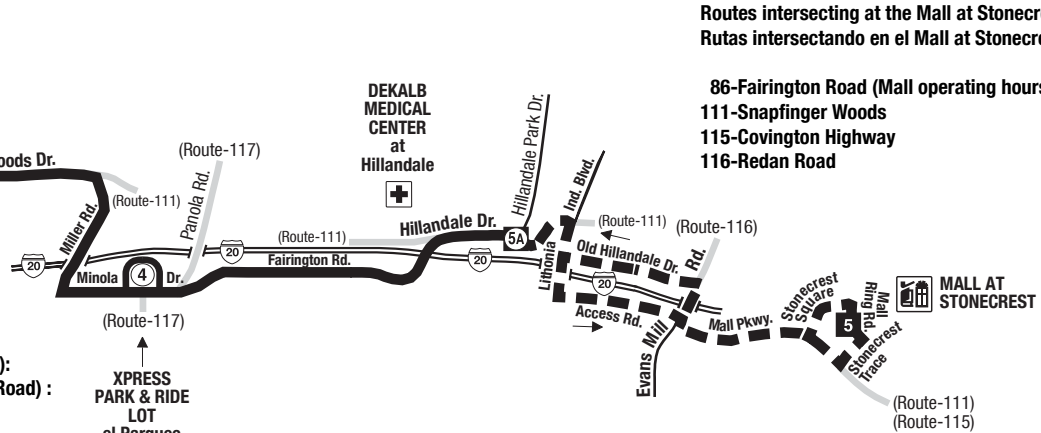

**Routes intersecting at Kensington Station:
Rutas intersectando en la Estación Kensington:**

- 21-Memorial Drive
- 86-Fairington Road
- 115-Covington Highway
- 119-Hairston Road/Stone Mountain Village
- 121-Memorial Drive/North Hairston Road
- 125-Clarkston
- 221-Memorial Drive Limited (Weekdays-Peak Only)

**NORTH
NORTE**

**INTERSECTING ROUTES
Rutas Intersectando**

**Routes intersecting at Xpress Park & Ride (Panola Road):
Rutas intersectando en el Parqueadero Xpress (Panola Road) :**

- 86-Fairington Road
- 117-Rockbridge Road/Panola Road
- Xpress

**Routes intersecting at the Mall at Stonecrest:
Rutas intersectando en el Mall at Stonecrest:**

- 86-Fairington Road (Mall operating hours only)
- 111-Snapfinger Woods
- 115-Covington Highway
- 116-Redan Road